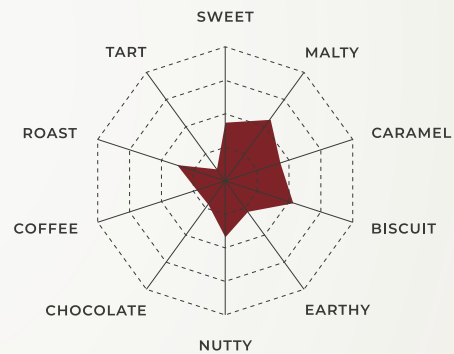

Scan to find your local warehouse and contact your sales representative

IT'S YOUR MALT.

The world's best malt is not created just by algorithms and recipes. Like producing award-winning beer and spirits, it takes a sixth sense, a knowing when the flavor, depth, color and character of the malt is just right. It takes an intuition and an instinct that takes decades to master. We call it *soul*.

For over 85 years, it has been our passion to make perfect malt for craft brewers and distillers like you. Thank you for choosing us to be at the heart of your craft.

PACKED AND DISTRIBUTED BY