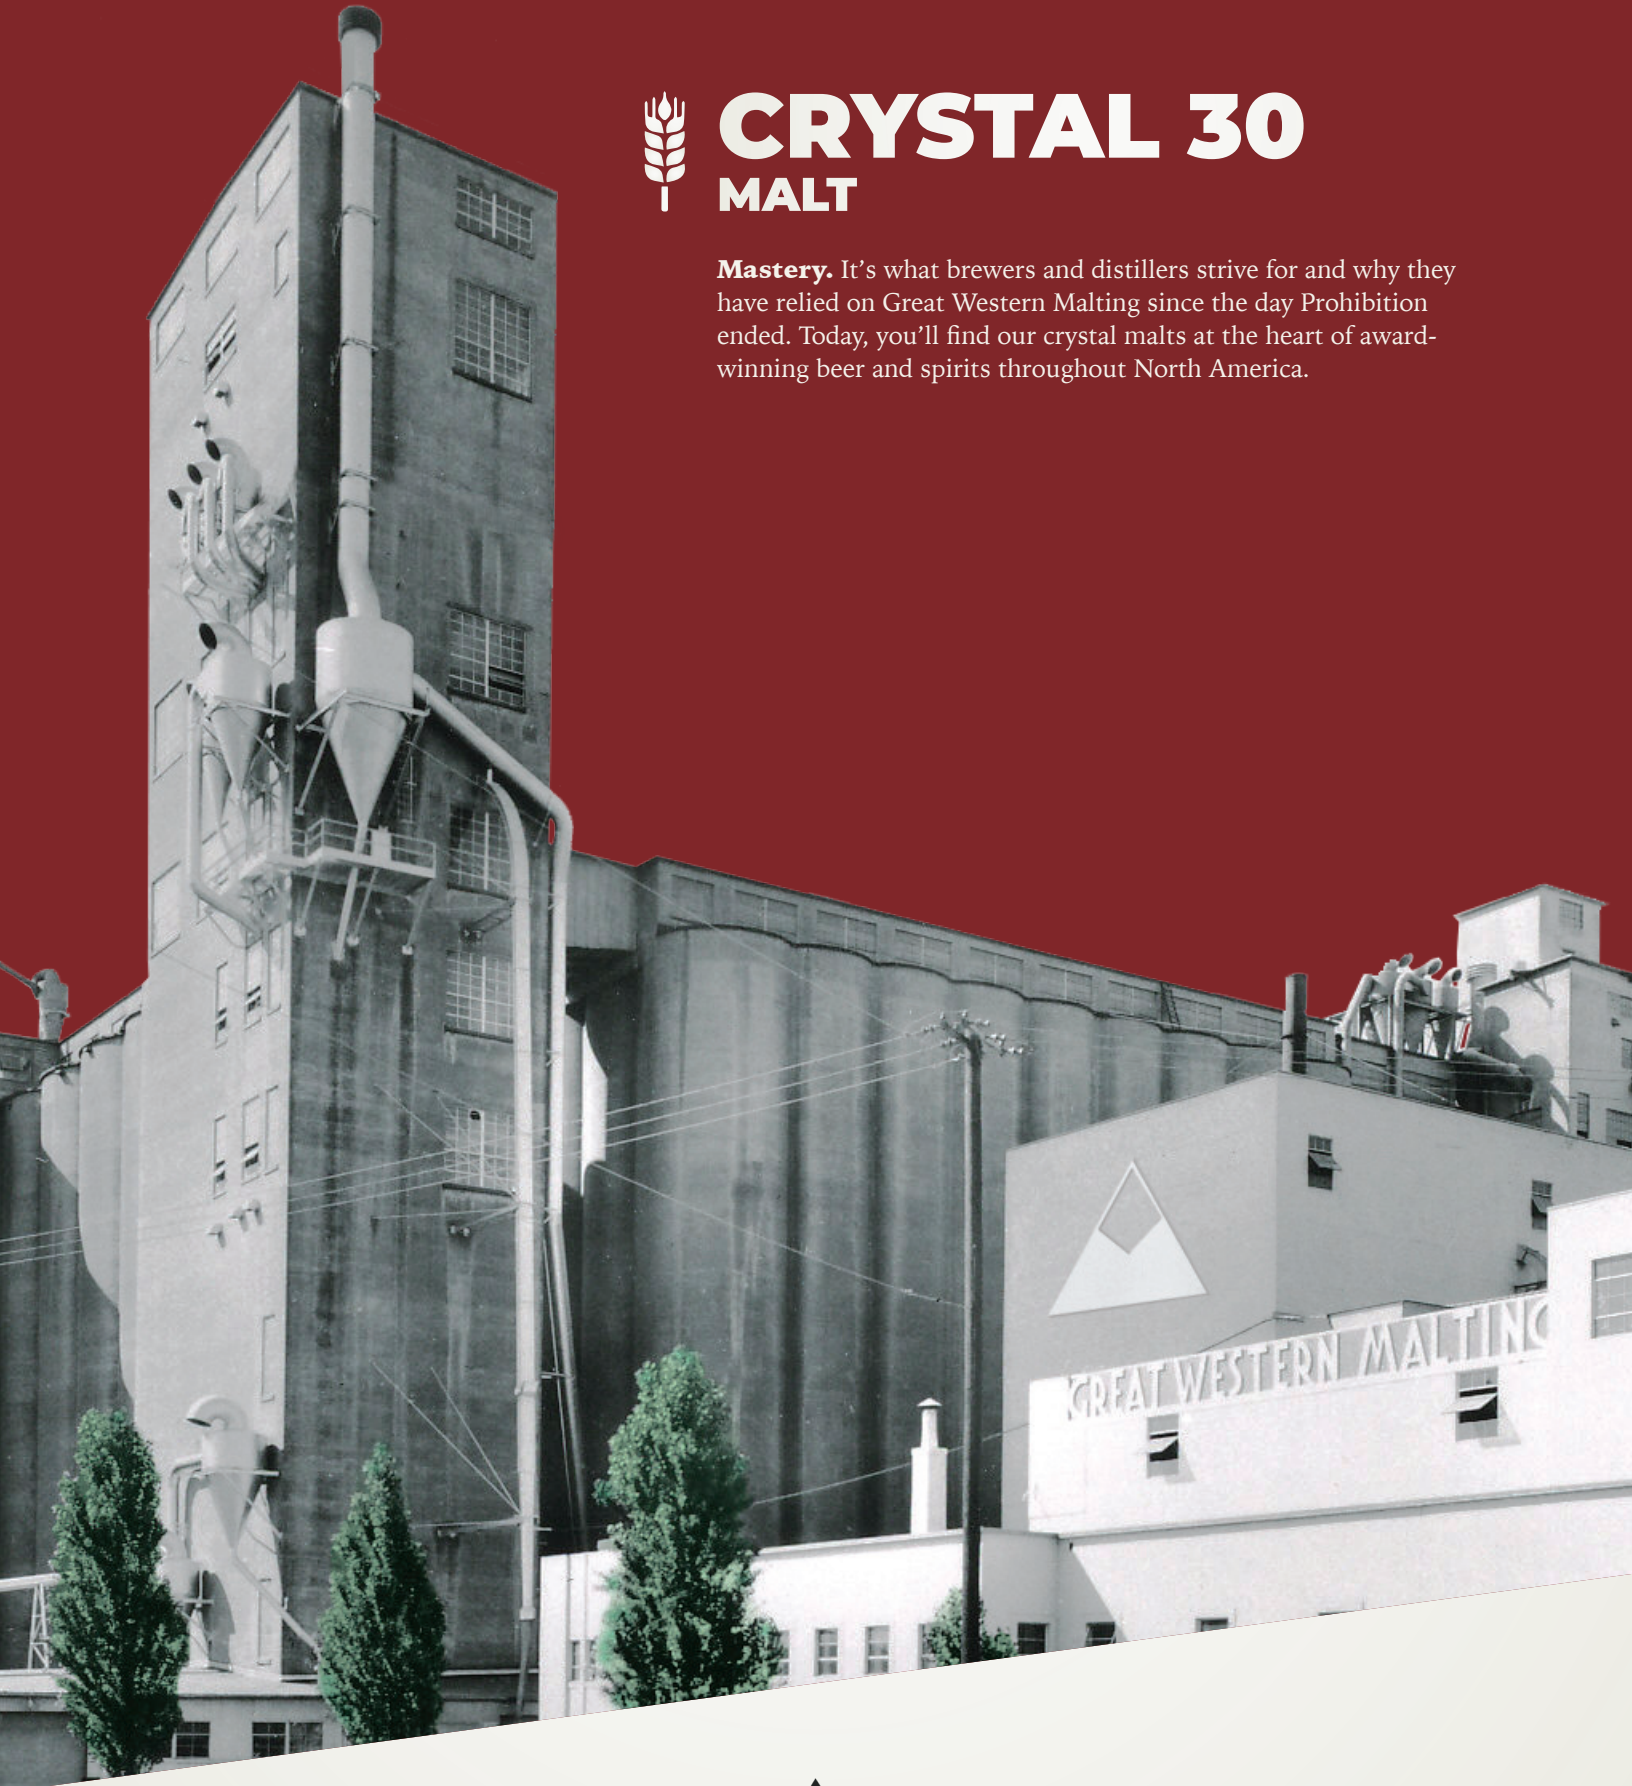

CRYSTAL 30 MALT

Mastery. It's what brewers and distillers strive for and why they have relied on Great Western Malting since the day Prohibition ended. Today, you'll find our crystal malts at the heart of award-winning beer and spirits throughout North America.

GREAT WESTERN MALTING
THE HEART OF YOUR CRAFT

Flip for Typical Analysis →

CRYSTAL 30 MALT

Great Western Malting's crystal malts are created inside custom-designed roasting drums in order to develop a full, rich sensory profile. Pacific Northwest barley is carefully selected to craft a line of malts that provide a range of flavors from soft and sweet caramel to dark toffee.

TYPICAL ANALYSIS & DETAILS

COLOR SRM 26 - 34

MOISTURE % 6.0

PROTEIN % N/A

EXTRACT % 77.0

FLAVOR PROFILE Mellow sweetness, rich caramel and malty flavor

COLOR PROFILE Copper

INCLUSION RATE Up to 20%