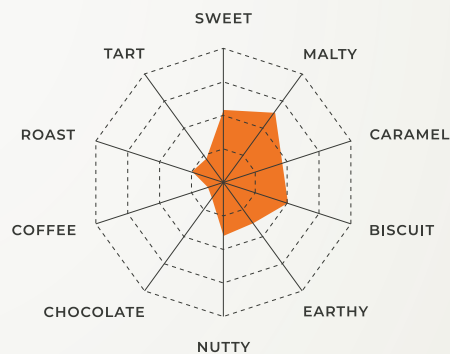

IT'S YOUR MALT.

The world's best malt is not created just by algorithms and recipes. Like producing award-winning beer and spirits, it takes a sixth sense, a knowing when the flavor, depth, color and character of the malt is just right. It takes an intuition and an instinct that takes decades to master. We call it *soul*.

For over 85 years, it has been our passion to make perfect malt for craft brewers and distillers like you. Thank you for choosing us to be at the heart of your craft.